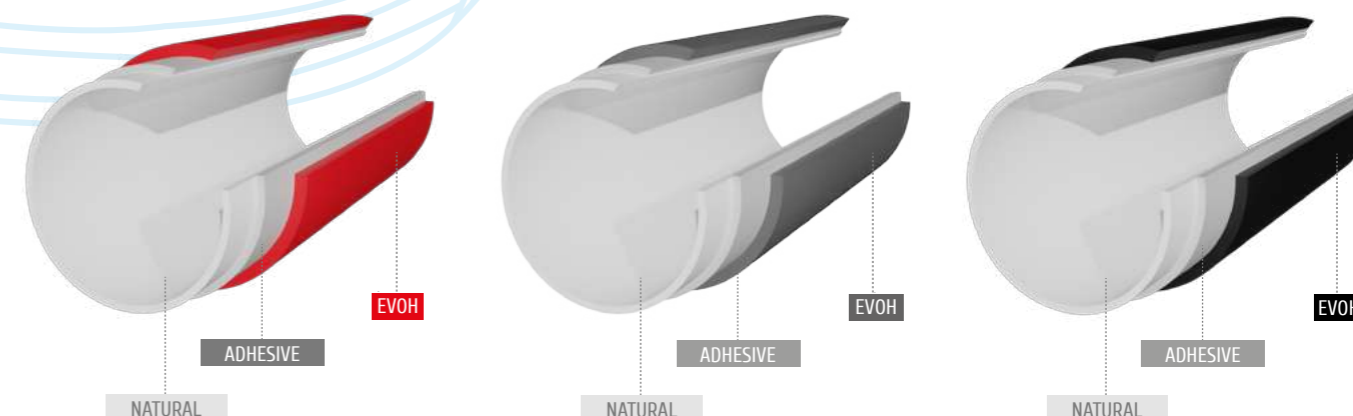

PEXa EVOH Pipes

PEXa EVOH Pipes

PEXa EVOH cross-linked polyethylene pipe using the peroxide Xa system.
3-Layers Oxygen diffusion Barrier.

Made of EVOH (ethylene-vinyl alcohol) coating for oxygen diffusion resistance according to DIN 4726 – ISO 21003 and ISO 17455.

PEXa EVOH pipes are suitable for heating installations.

Range: Ø 16 to Ø 32 mm

Colors: Natural - Red - Silver - Black

Maximum temperature: 95° C.

Minimum temperature: -40° C.

Properties: Corrosion resistant - Excellent thermal memory - Lightweight and flexible - Alimentary use - Excellent oxygen barrier properties

Alimentary use - Potable water - Cold Water 0° to 15° C
Underfloor Heating - SHW (Sanitary Hot Water) - Radiator Heating

ITEM	Ø	WT(e)	DESCRIPTION	LENGTH	COLOR
02000037	16	2.0	PEXa EVOH 3 layer 16x2.0 - 100 m length	100	NATURAL
02000038	16	2.0	PEXa EVOH 3 layer 16x2.0 - 200 m length	200	NATURAL
02000039	16	2.0	PEXa EVOH 3 layer 16x2.0 - 300 m length	300	NATURAL
02000040	16	2.0	PEXa EVOH 3 layer 16x2.0 - 500 m length	500	NATURAL
02000041	16	2.0	PEXa EVOH 3 layer 16x2.0 - 600 m length	600	NATURAL
02000042	17	2.0	PEXa EVOH 3 layer 17x2.0 - 200 m length	200	NATURAL
02000036	17	2.0	PEXa EVOH 3 layer 17x2.0 - 400 m length	400	NATURAL
02000043	17	2.0	PEXa EVOH 3 layer 17x2.0 - 500 m length	500	NATURAL
02000044	18	2.0	PEXa EVOH 3 layer 18x2.0 - 200 m length	200	NATURAL
02000045	18	2.0	PEXa EVOH 3 layer 18x2.0 - 400 m length	400	NATURAL
02000046	20	2.0	PEXa EVOH 3 layer 20x2.0 - 100 m length	100	NATURAL
02000047	20	2.0	PEXa EVOH 3 layer 20x2.0 - 240 m length	240	NATURAL
02000001	16	2.0	PEXa EVOH 3 layer 16x2.0 - 100 m length	100	RED
02000002	16	2.0	PEXa EVOH 3 layer 16x2.0 - 200 m length	200	RED
02000003	16	2.0	PEXa EVOH 3 layer 16x2.0 - 300 m length	300	RED
02000004	16	2.0	PEXa EVOH 3 layer 16x2.0 - 500 m length	500	RED
02000005	16	2.0	PEXa EVOH 3 layer 16x2.0 - 600 m length	600	RED
02000006	17	2.0	PEXa EVOH 3 layer 17x2.0 - 200 m length	200	RED
02000007	17	2.0	PEXa EVOH 3 layer 17x2.0 - 400 m length	400	RED
02000008	17	2.0	PEXa EVOH 3 layer 17x2.0 - 500 m length	500	RED
02000009	18	2.0	PEXa EVOH 3 layer 18x2.0 - 200 m length	200	RED
02000010	18	2.0	PEXa EVOH 3 layer 18x2.0 - 400 m length	400	RED
02000011	20	2.0	PEXa EVOH 3 layer 20x2.0 - 100 m length	100	RED
02000012	20	2.0	PEXa EVOH 3 layer 20x2.0 - 240 m length	240	RED

* Other colors on request.
* Other lengths on request.
* Optional Pipe in Pipe (corrugated blue, red or black).