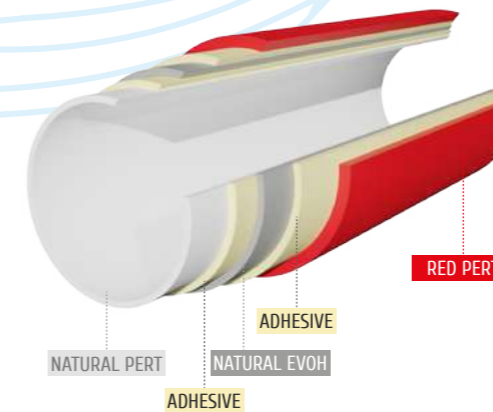

PERT EVOH 5 Pipes

*PERT Type II temperature resistant polyethylene pipe.
5-Layers Oxygen diffusion Barrier.*

Made of EVOH (ethylene-vinyl alcohol) coating for oxygen diffusion resistance according to DIN 4726 – ISO 21003 and ISO 17455.

PERT EVOH 5 pipes are suitable for UFH (Underfloor Heating installations).

*Range: Ø 16 to Ø 20 mm
Colors: Natural - Red - Blue*

*Maximum temperature: 70° C.
Minimum temperature: -20° C.*

*Properties: Corrosion resistant - Excellent flexibility - Lightweight and flexible -
Alimentary use - Excellent oxygen barrier properties*

*Alimentary use - Potable water - Cold Water 0° to 15° C
Underfloor Heating - SHW (Sanitary Hot Water)*

PERT EVOH 5
Pipes

ITEM	Ø	WT(e)	DESCRIPTION	LENGTH	COLOR
03000001	16	2.0	PERT EVOH 5 layer 16x2.0 - 100 m length	100	RED
03000002	16	2.0	PERT EVOH 5 layer 16x2.0 - 200 m length	200	RED
03000003	16	2.0	PERT EVOH 5 layer 16x2.0 - 300 m length	300	RED
03000004	16	2.0	PERT EVOH 5 layer 16x2.0 - 500 m length	500	RED
03000005	16	2.0	PERT EVOH 5 layer 16x2.0 - 600 m length	600	RED
03000006	17	2.0	PERT EVOH 5 layer 17x2.0 - 200 m length	200	RED
03000007	17	2.0	PERT EVOH 5 layer 17x2.0 - 400 m length	400	RED
03000008	17	2.0	PERT EVOH 5 layer 17x2.0 - 500 m length	500	RED
03000009	18	2.0	PERT EVOH 5 layer 18x2.0 - 200 m length	200	RED
03000010	18	2.0	PERT EVOH 5 layer 18x2.0 - 400 m length	400	RED
03000011	20	2.0	PERT EVOH 5 layer 20x2.0 - 100 m length	100	RED
03000012	20	2.0	PERT EVOH 5 layer 20x2.0 - 240 m length	240	RED
03000013	16	2.0	PERT EVOH 5 layer 16x2.0 - 100 m length	100	BLUE
03000014	16	2.0	PERT EVOH 5 layer 16x2.0 - 200 m length	200	BLUE
03000015	16	2.0	PERT EVOH 5 layer 16x2.0 - 300 m length	300	BLUE
03000016	16	2.0	PERT EVOH 5 layer 16x2.0 - 500 m length	500	BLUE
03000017	16	2.0	PERT EVOH 5 layer 16x2.0 - 600 m length	600	BLUE
03000018	17	2.0	PERT EVOH 5 layer 17x2.0 - 200 m length	200	BLUE
03000019	17	2.0	PERT EVOH 5 layer 17x2.0 - 400 m length	400	BLUE
03000020	17	2.0	PERT EVOH 5 layer 17x2.0 - 500 m length	500	BLUE
03000021	18	2.0	PERT EVOH 5 layer 18x2.0 - 200 m length	200	BLUE
03000022	18	2.0	PERT EVOH 5 layer 18x2.0 - 400 m length	400	BLUE
03000023	20	2.0	PERT EVOH 5 layer 20x2.0 - 100 m length	100	BLUE
03000024	20	2.0	PERT EVOH 5 layer 20x2.0 - 240 m length	240	BLUE

* Other colors on request.
* Other lengths on request.
* Other Ø on request.