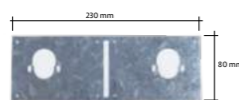

PLASTERBOARD ELBOW (BRASS)

ITEM	Ø	COLOR
07000075	16 x 1/2"	BRASS
07000076	20 x 1/2"	BRASS
07000077	Metallic plasterboard	METALLIC